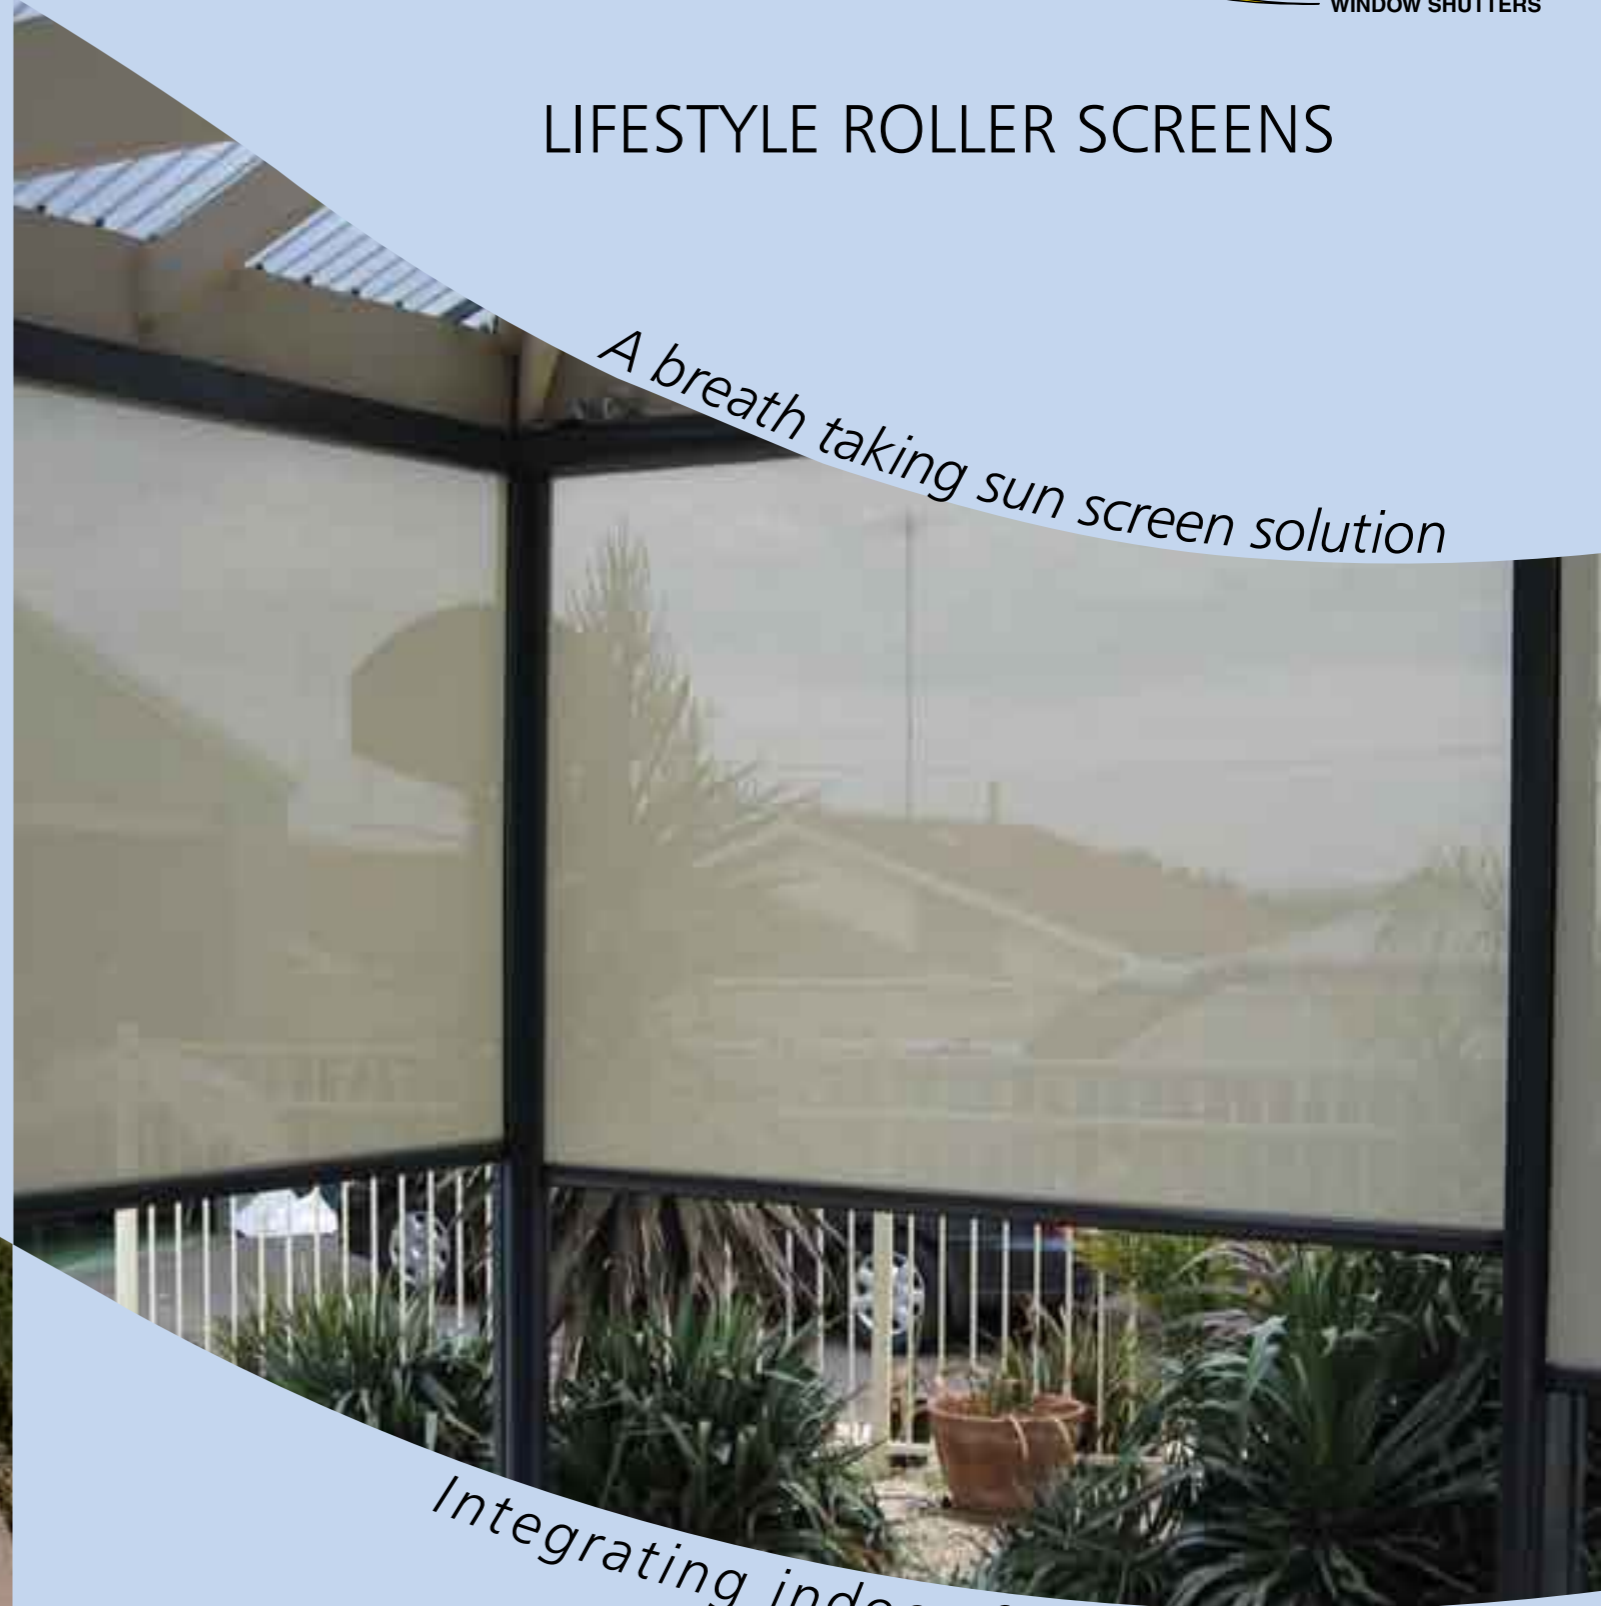

LIFESTYLE ROLLER SCREENS

A breath taking sun screen solution

Integrating indoor & outdoor living.

EUROTEC WINDOW SHUTTERS

88-90 Derby St Pascoe Vale 3044 Victoria Australia

T(03) 9354 1500 F(03) 9354 1944

ACN 006 845 656 ABN 64 779 867 599

Email: sales@eurotecwindowshutters.com.au
Web: www.eurotecwindowshutters.com.au