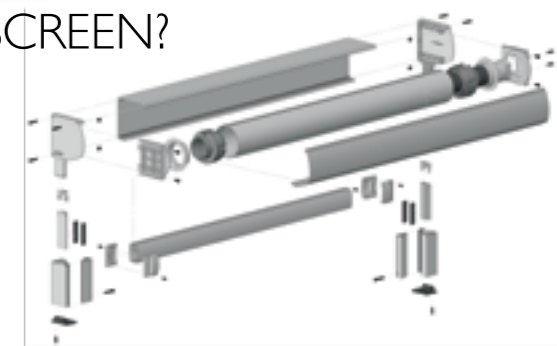

LIFESTYLE ROLLER SCREENS

The most technologically advanced, affordable & quality driven external roller screen on the market!

SHADE & CLIMATE CONTROL WITH STYLE

Lifestyle external Roller Screens are an effective way to give your home the lifestyle and comfort you deserve.

Conveniently operated from anywhere in the home at the touch of a button. Lifestyle roller screens allow you to control the amount of sunlight and ventilation with complete privacy without sacrificing your view.

The Lifestyle Roller Screens provide a sun screening solution to counteract the harsh and penetrating Australian sun by deterring heat and harmful UV rays entering your home. You have complete control on the temperature and mood lighting you create.

Lifestyle external Roller Screens will significantly reduce your energy consumption and extend the lifetime of carpets, furniture and flooring.

Lifestyle Roller Screens incorporate a PVC coated high tensile polyester mesh designed for all outdoor applications. With high UV and water resistance characteristics, makes this the ideal fabric for all weather conditions. Engineered as a high-tech woven product, the fabric breathes allowing continuous airflow and ventilation in and out of your home whilst keeping insects and debris out.

The fabric is scratch and water resistant. It leaves no watermarks after rain, and due to its PVC base, dust and dirt can easily be washed away.

WHY CHOOSE THE LIFESTYLE ROLLER SCREEN?