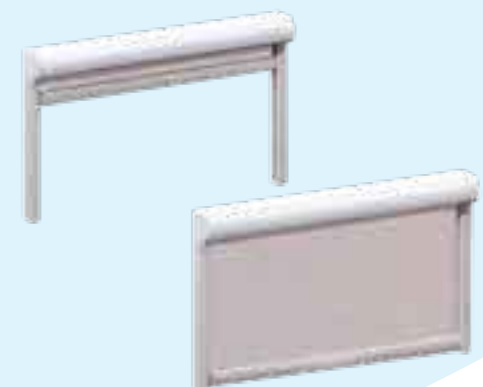

MADE TOUGH TO PERFORM YEAR UPON YEAR

The unique interlocking zip track locks the screen tight and with a wind resistance class rating of 3, (UNE-EN 13659:2004), no breakage after a 154kg load, Lifestyle roller screens can be used even in those high velocity wind areas.

Lifestyle roller screens are created exclusively using PVC heat welding. There is no stitching through plastic preventing rot, wear, or leakage which in turn provides long term guaranteed performance.

With a wide selection of fabric choices, the ability to cover large spans, high quality components, reliable operation and breath taking aesthetics, the Lifestyle Roller Screens are your answer to affordable quality all year round!